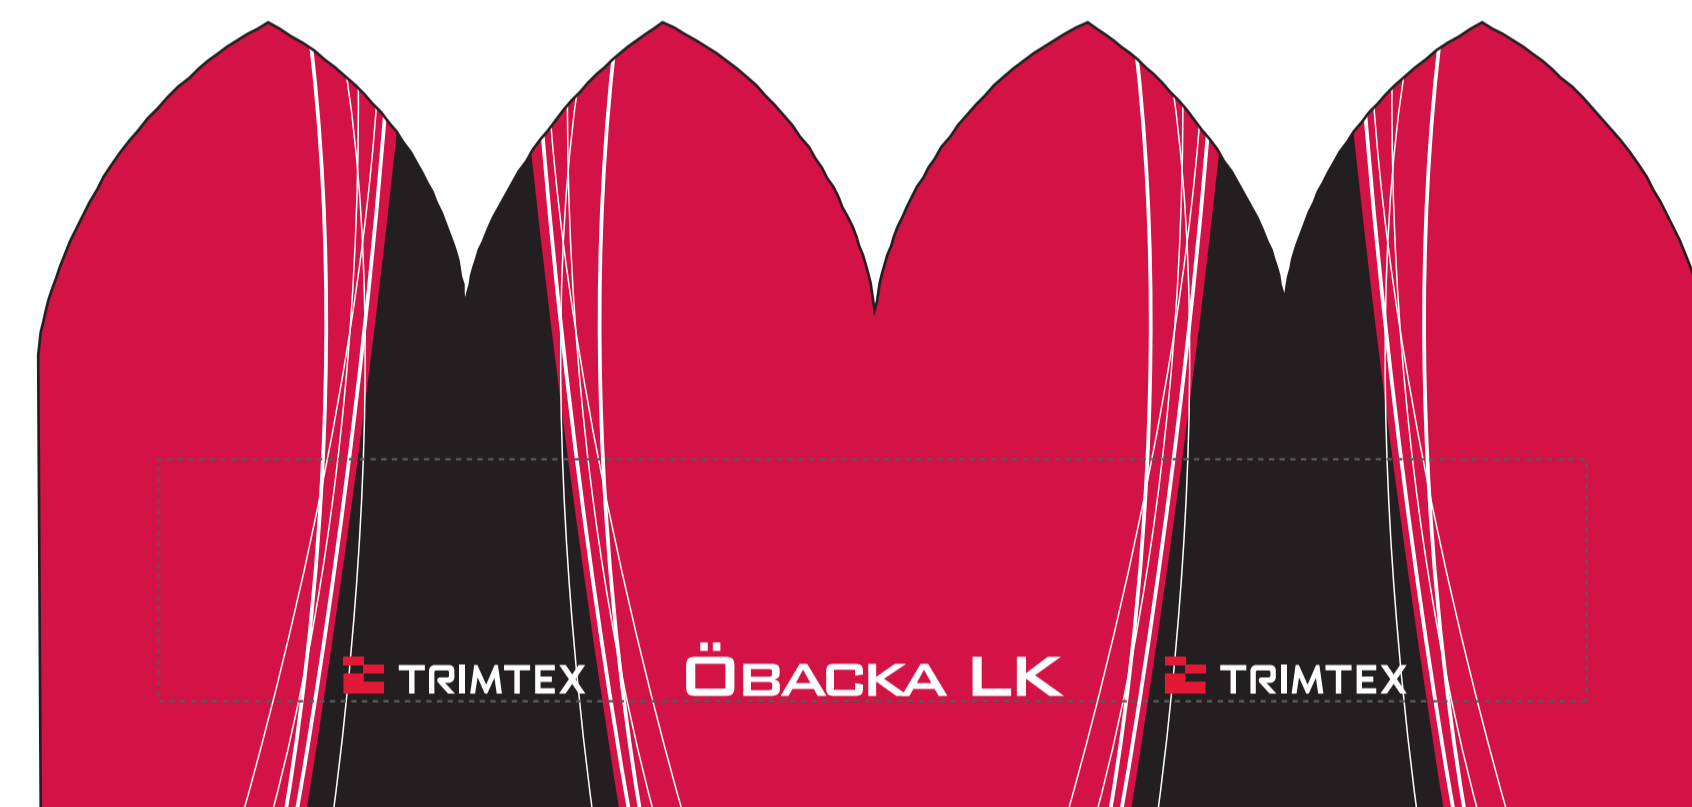

B56-L BI-ELASTIC LZR CAP

**TRIMTEX** SCALE in CM

Order no: ----- Customer no: ----- Customer: Öbacka LK  
Contact: ----- Trimtex contact: Pär L. Olofsson Designer: Anu Rand

**Order information:**

The customer is ultimately responsible for the follow-up on the design proposal. Furthermore, customer is responsible for checking that colour(s) and sponsor logo(s) are according to specified order.